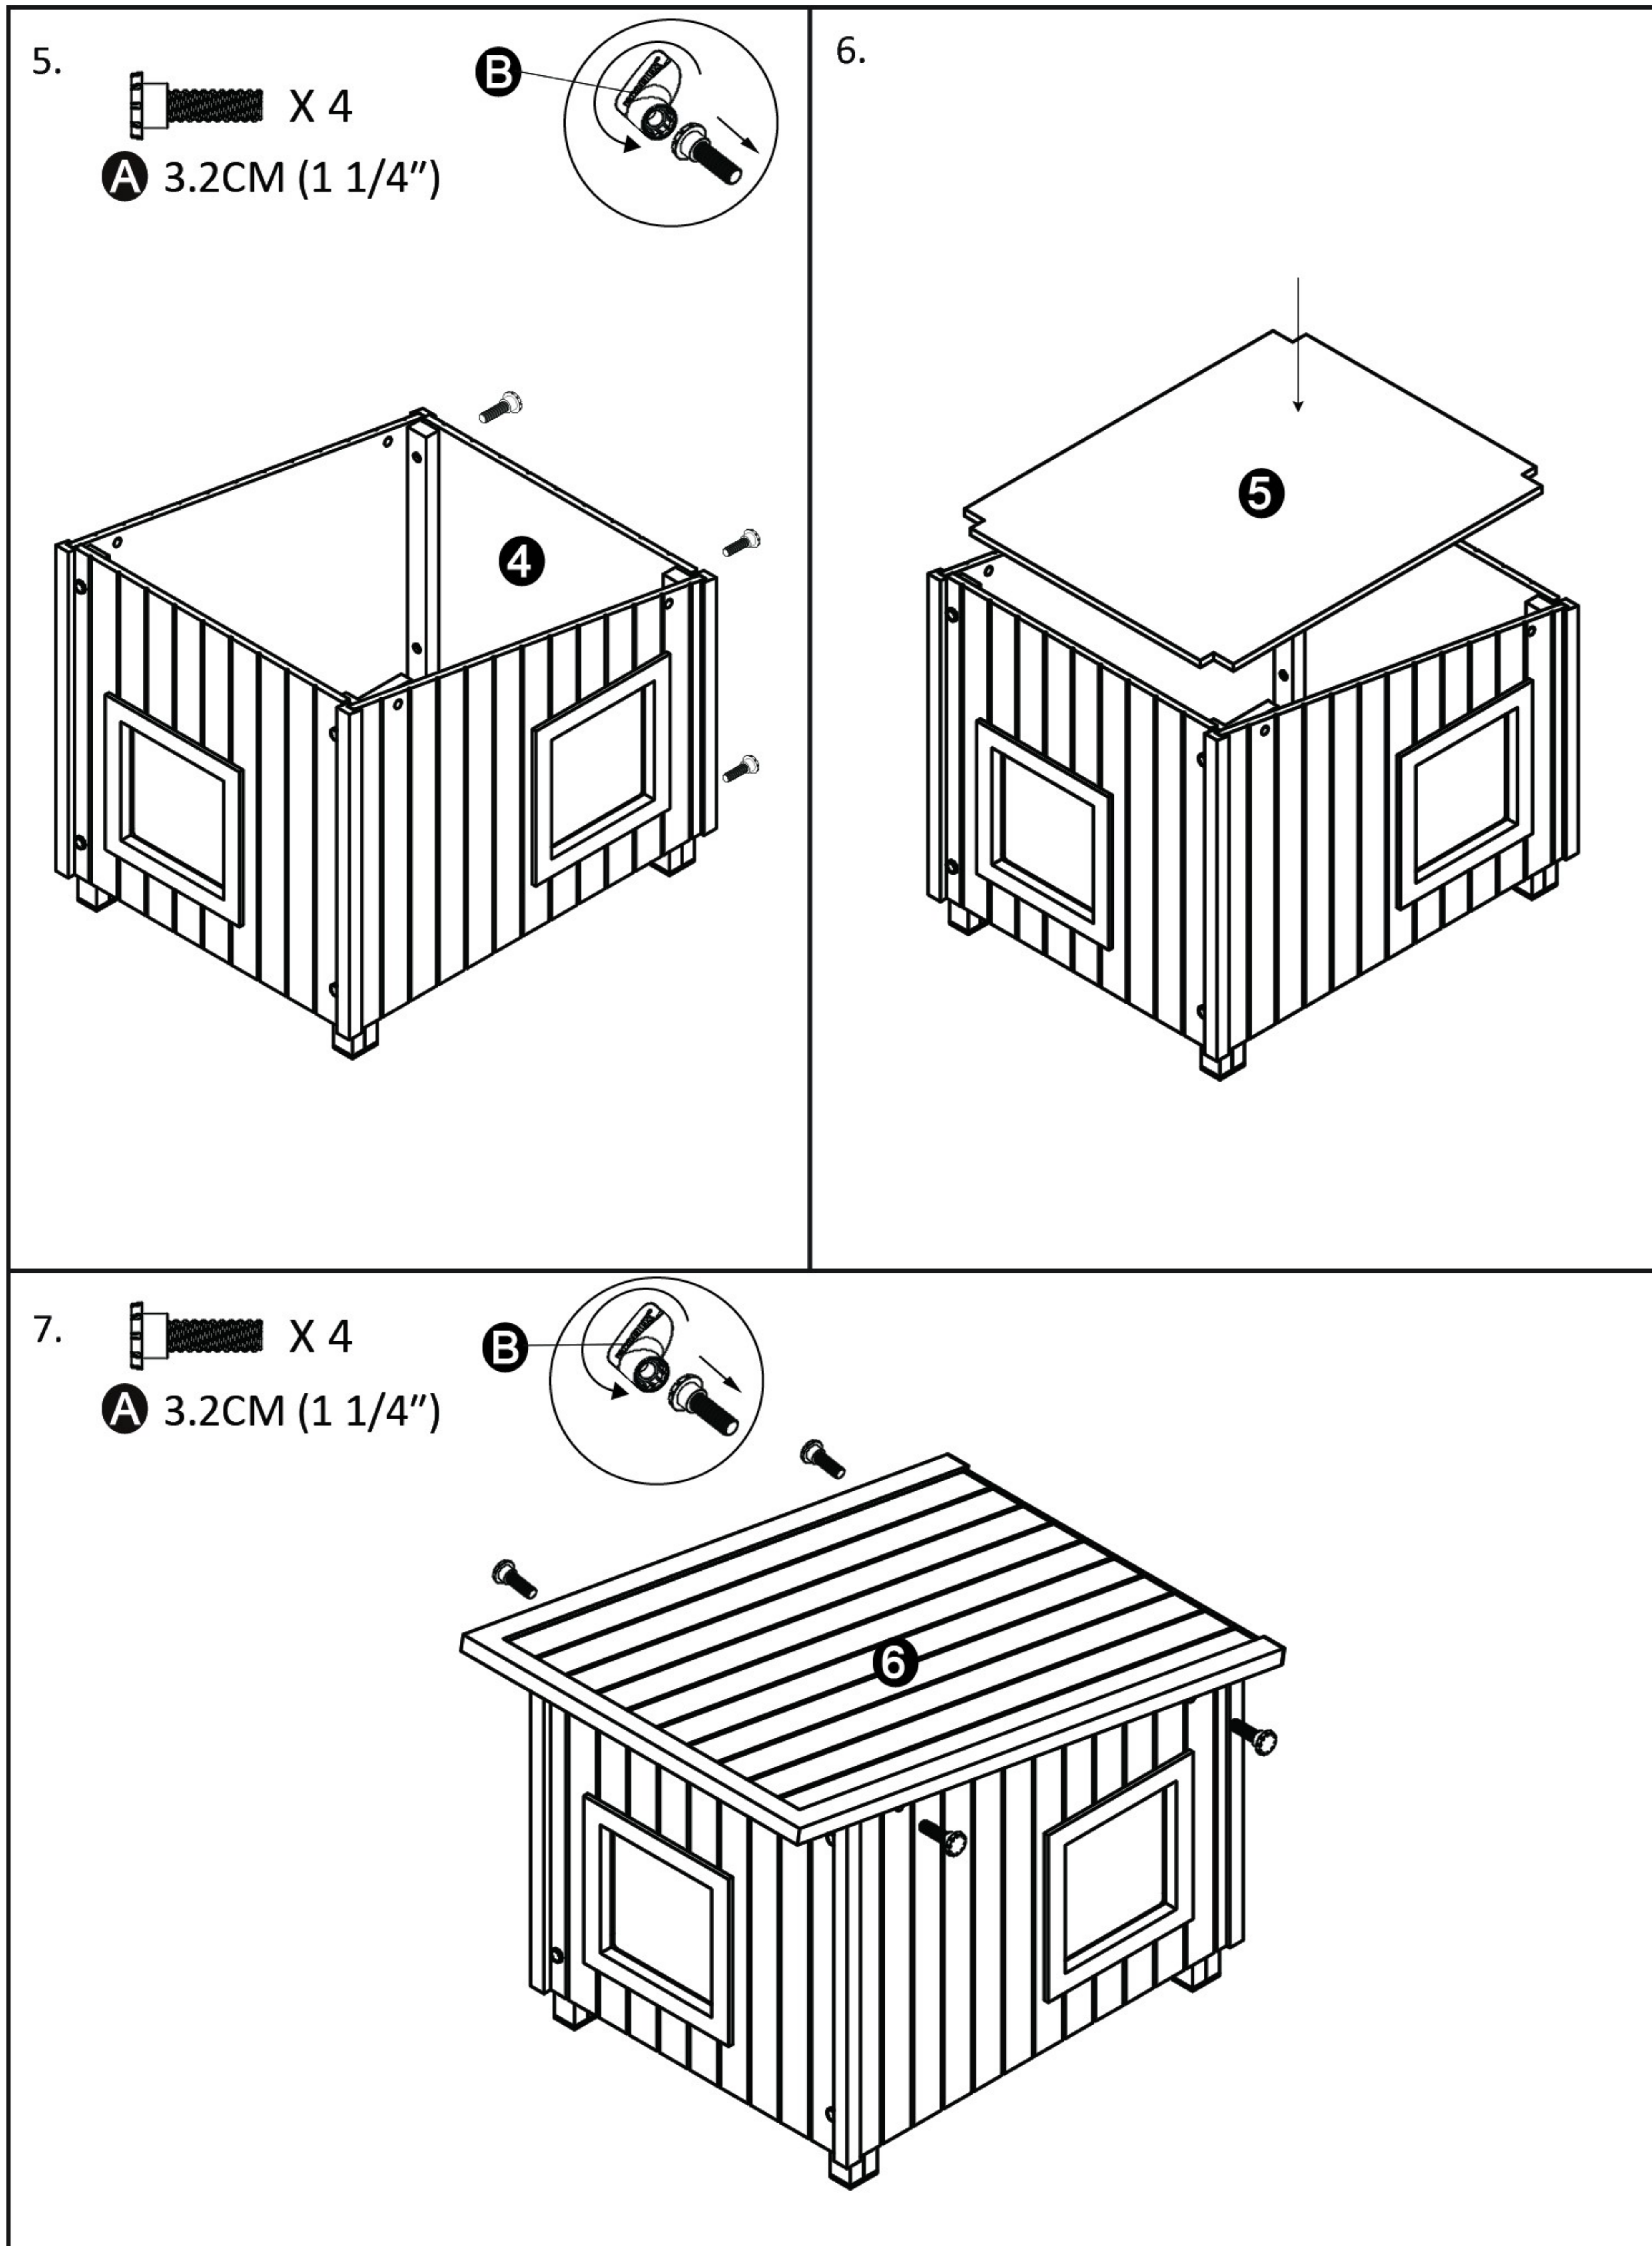

New Age Pet

Outdoor Cat Shelter, XL

EHKOH37-05XL

Part List:

Part 1 X 1

Part 2 X 1

Part 3 X 1

Part 4 X 1