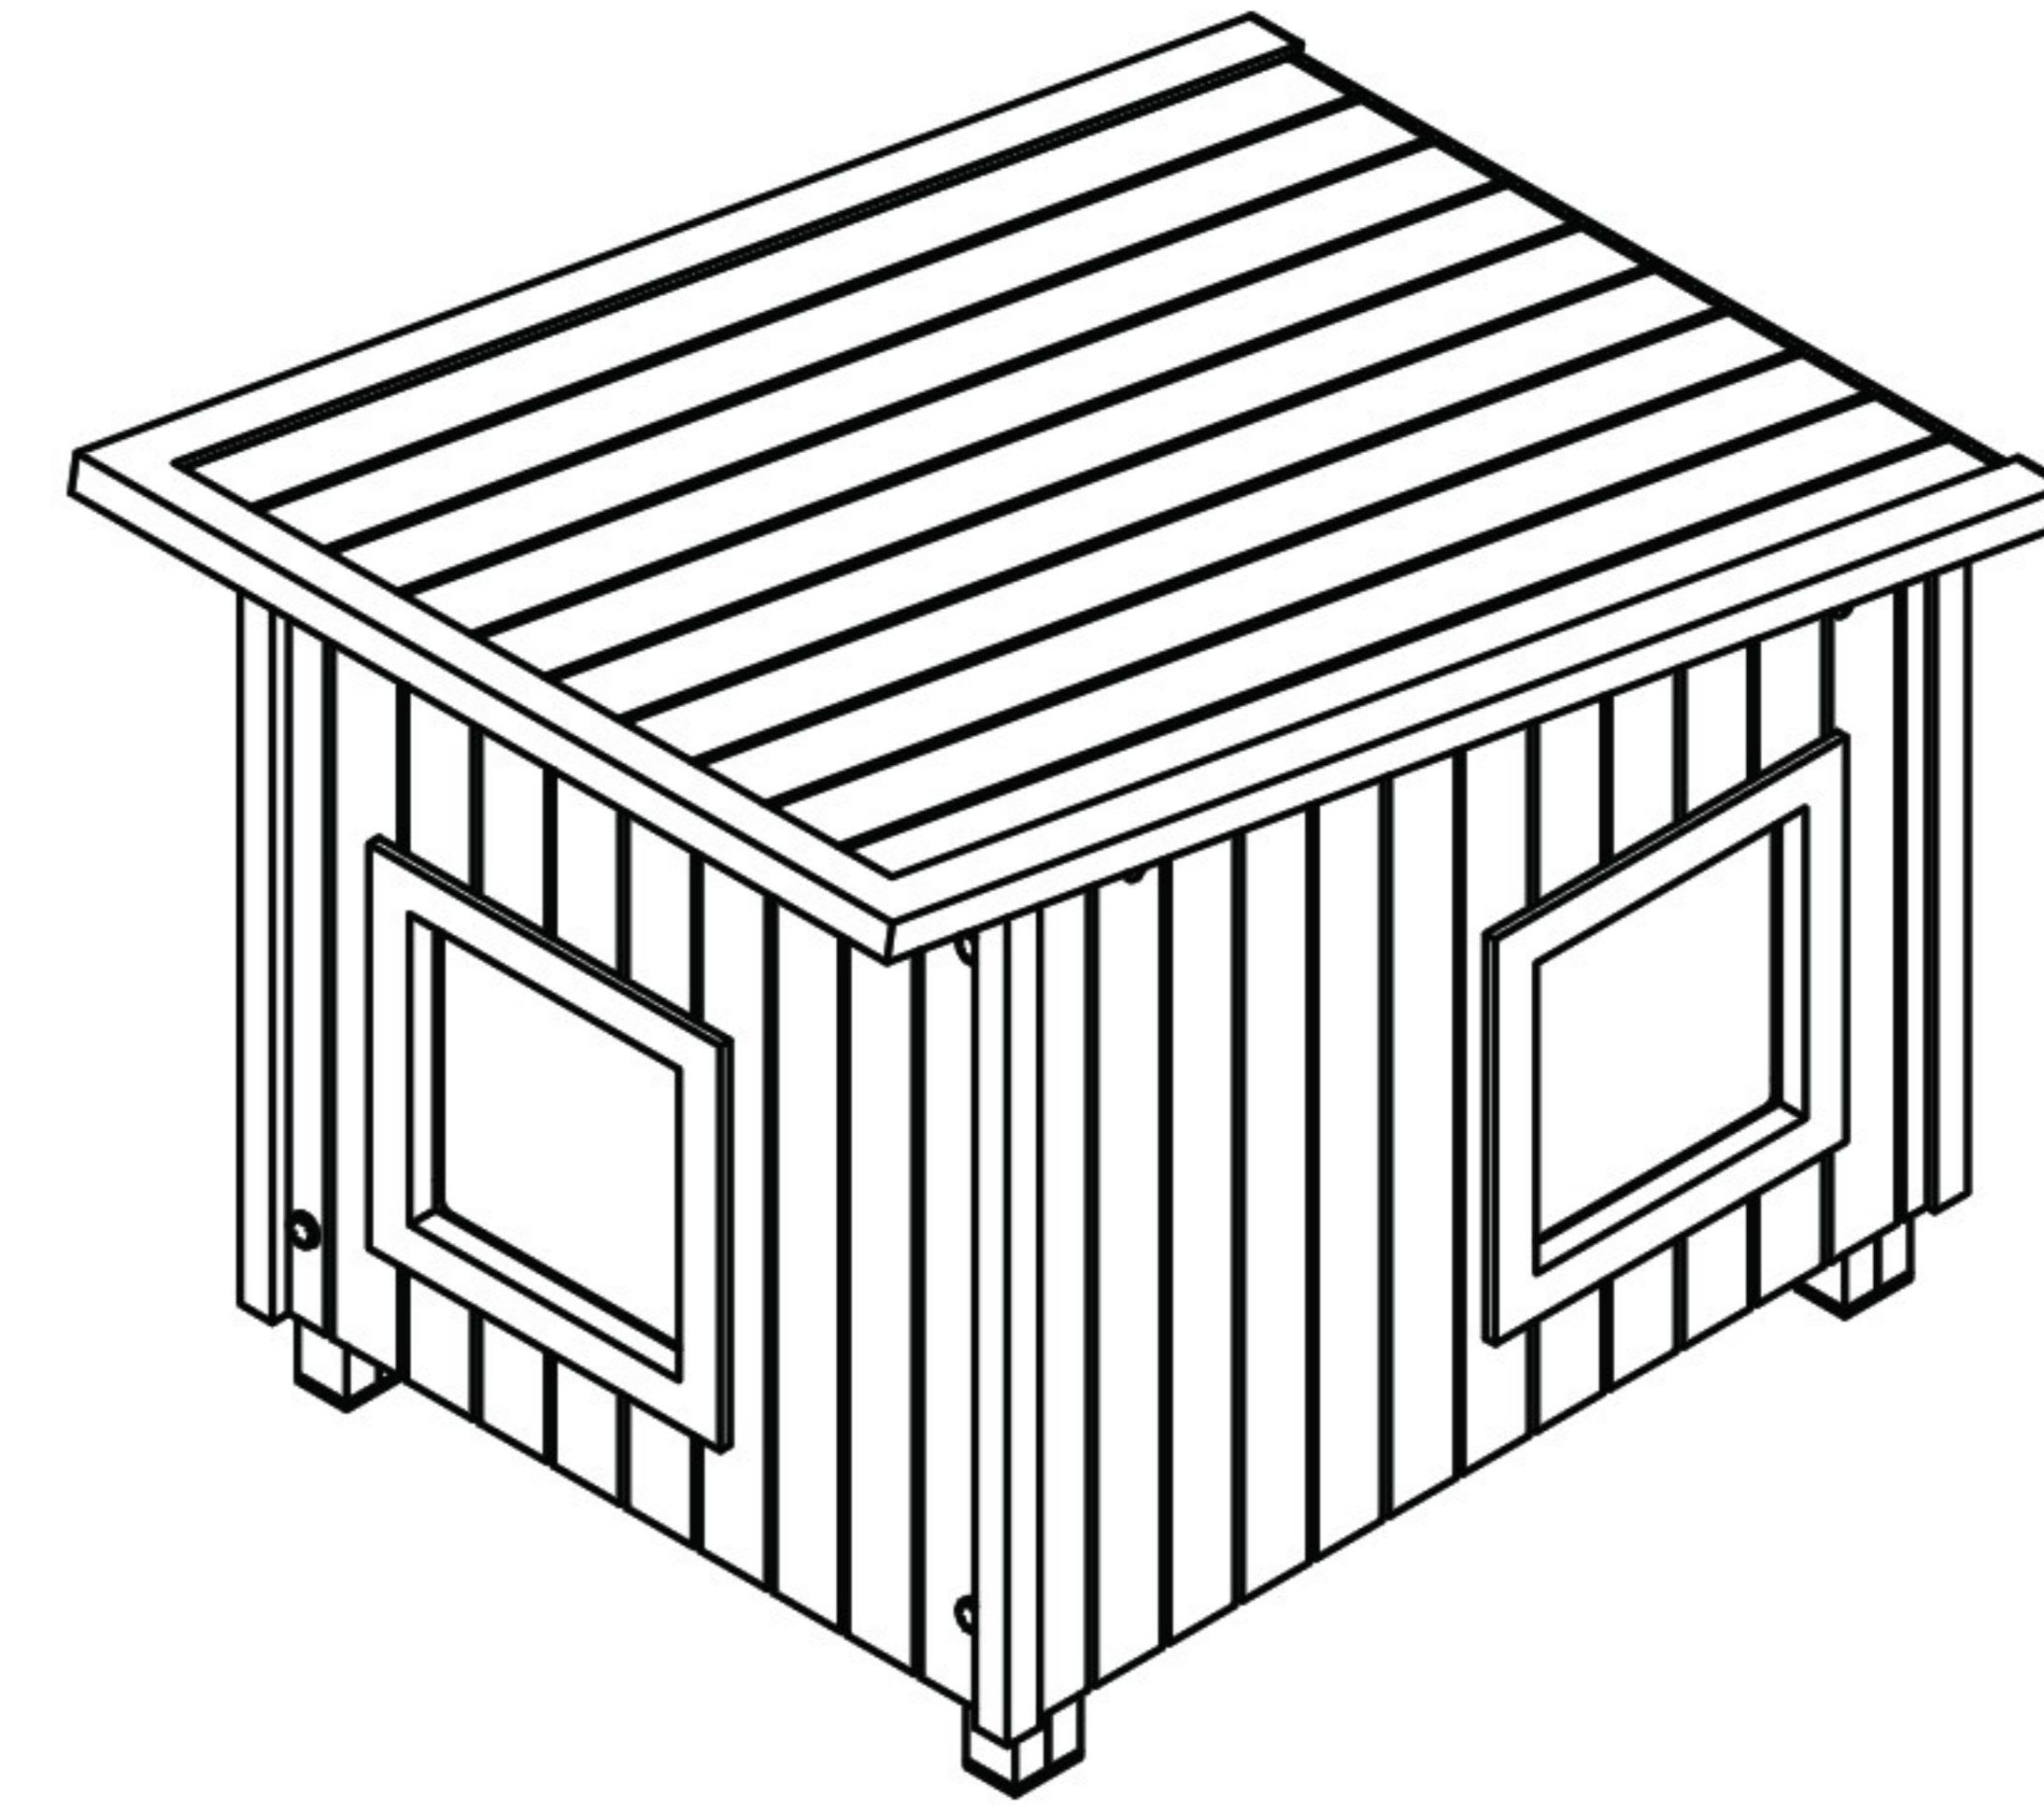

New Age Pet

Outdoor Cat Shelter, XL

EHKOH37-05XL

Part List:

Part 1 X 1

Part 2 X 1

Part 3 X 1

Part 4 X 1