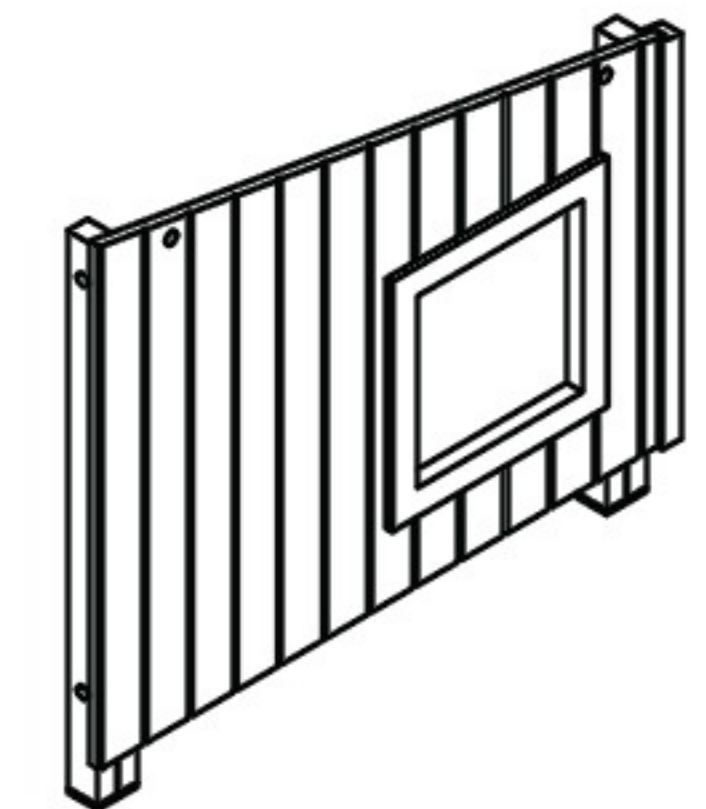

New Age Pet

Outdoor Cat Shelter, XL

EHKOH37-05XL

Part List:

Part 1 X 1

Part 2 X 1

Part 3 X 1

Part 4 X 1