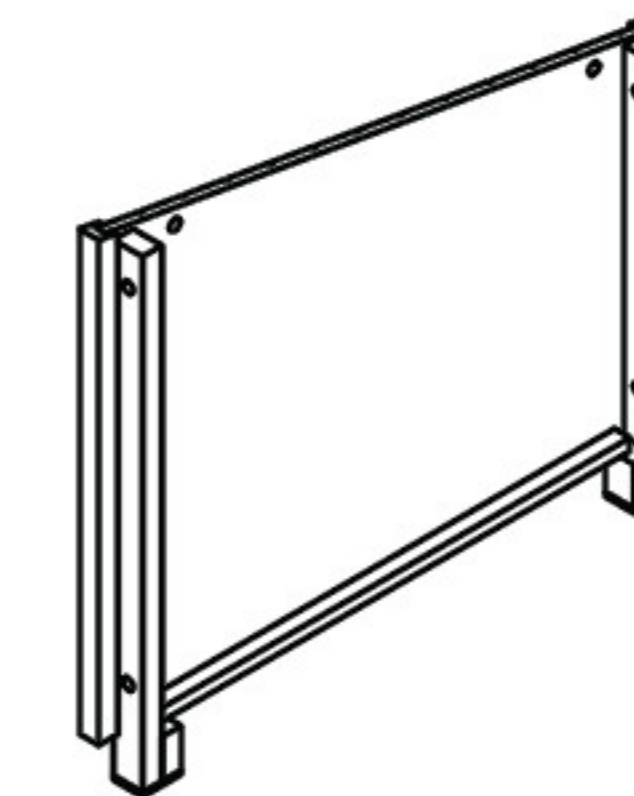

New Age Pet

Outdoor Cat Shelter, XL

EHKOH37-05XL

Part List:

Part 1 X 1

Part 2 X 1

Part 3 X 1

Part 4 X 1