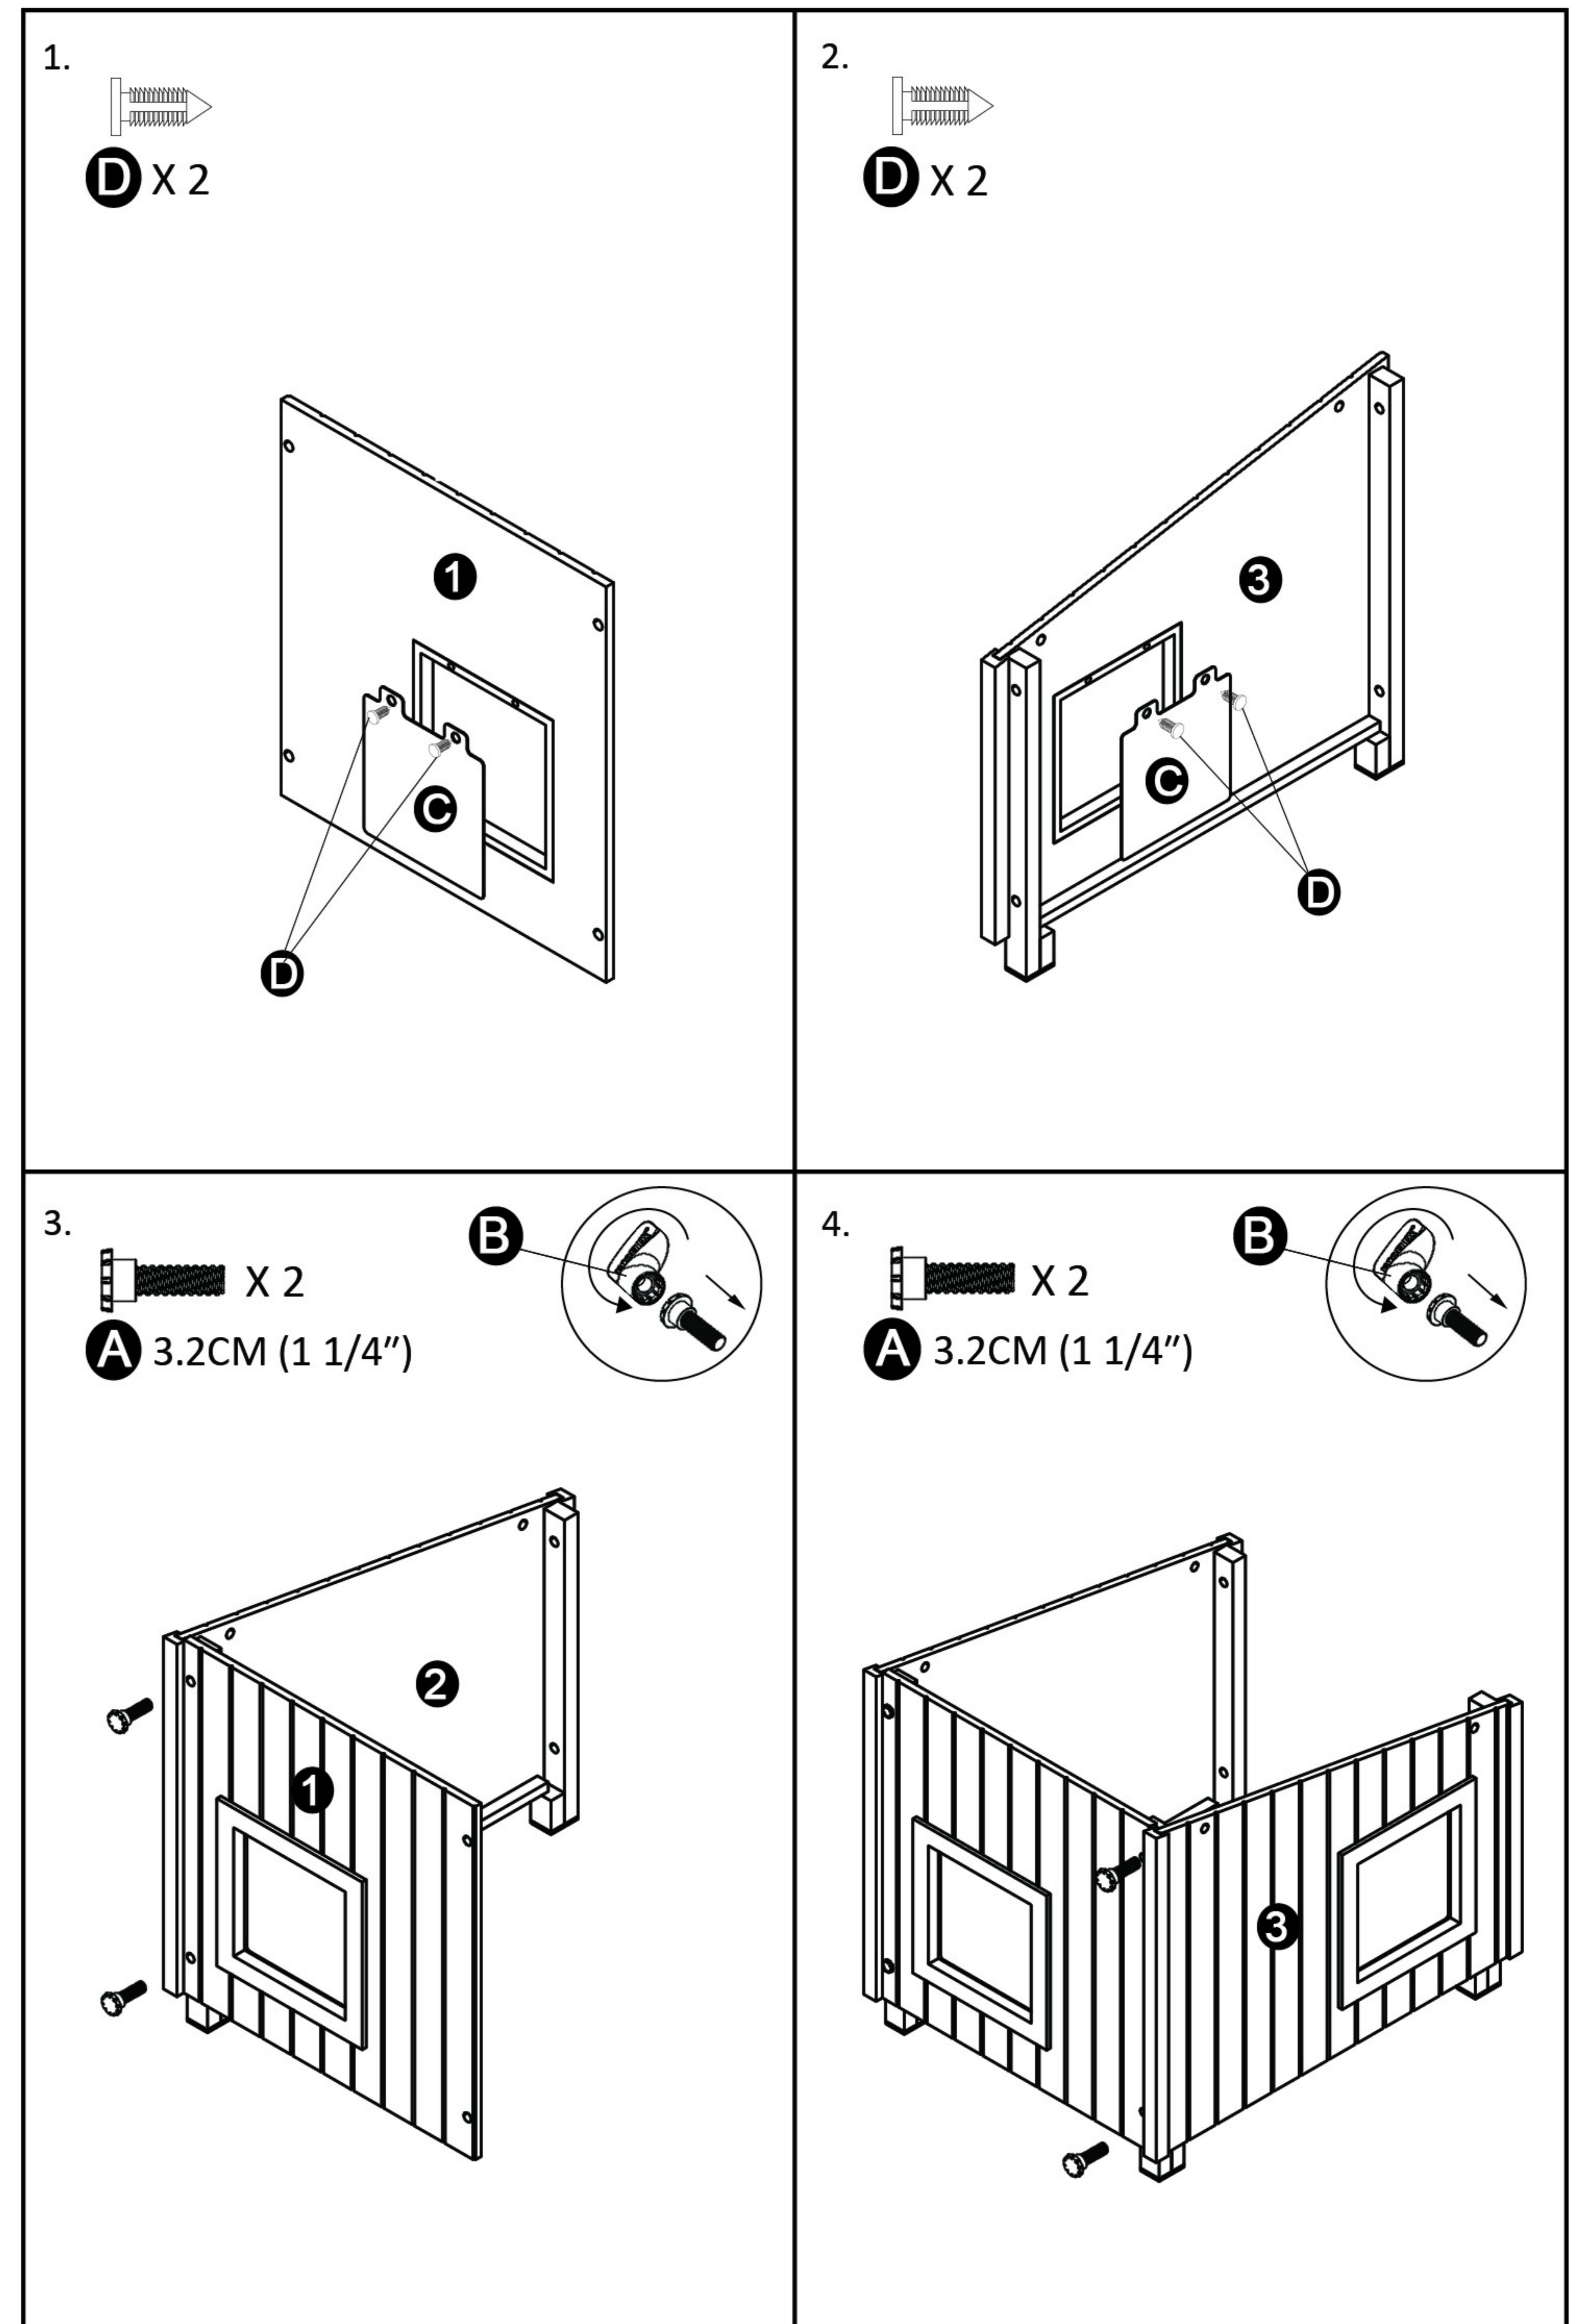

New Age Pet

Outdoor Cat Shelter, XL

EHKOH37-05XL

Part List:

Part 1 X 1

Part 2 X 1

Part 3 X 1

Part 4 X 1