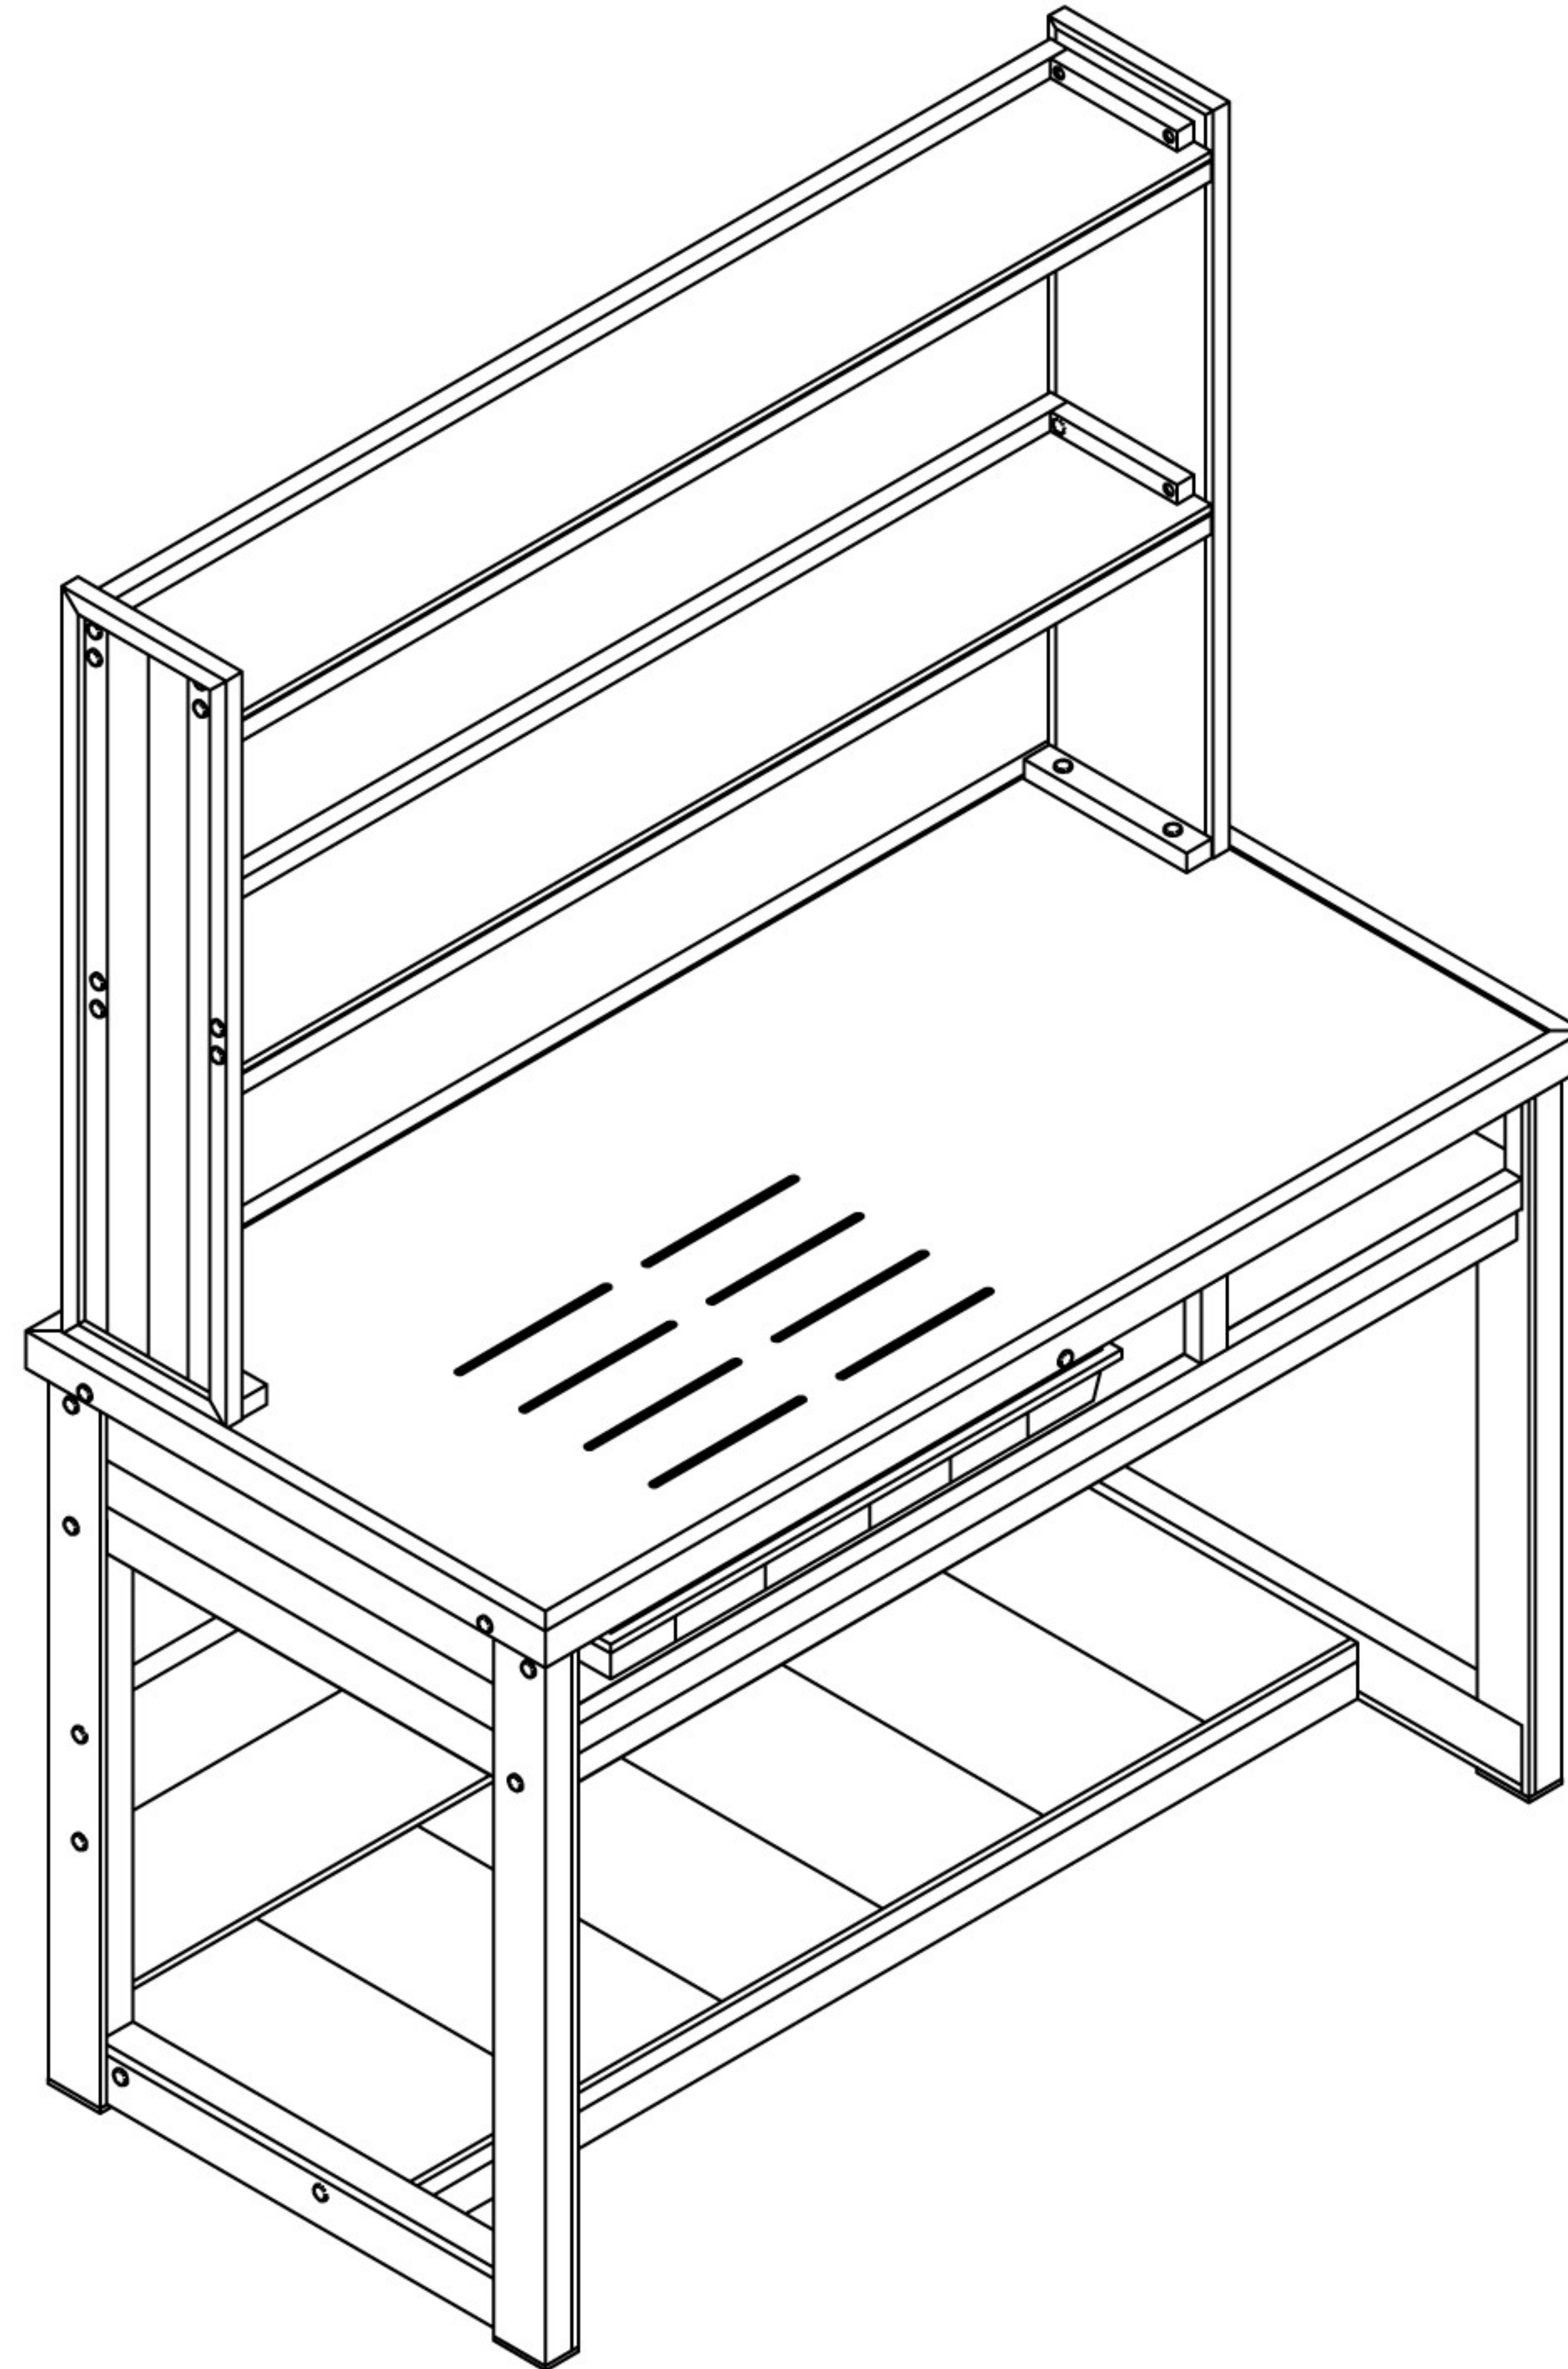

NewAgeGarden®

featuring **ECOFLEX**
GUARANTEED TOUGH

Potting Bench

NAG-GPT-00N-700

Congratulations and thank you for your purchase! Before you start, please check for damage or any missing parts. Please visit www.NewAgePet.com/customer-service to find additional assembly videos and help in requesting replacement parts, as well as additional instructions on cleaning, maintaining and painting your New Age product.