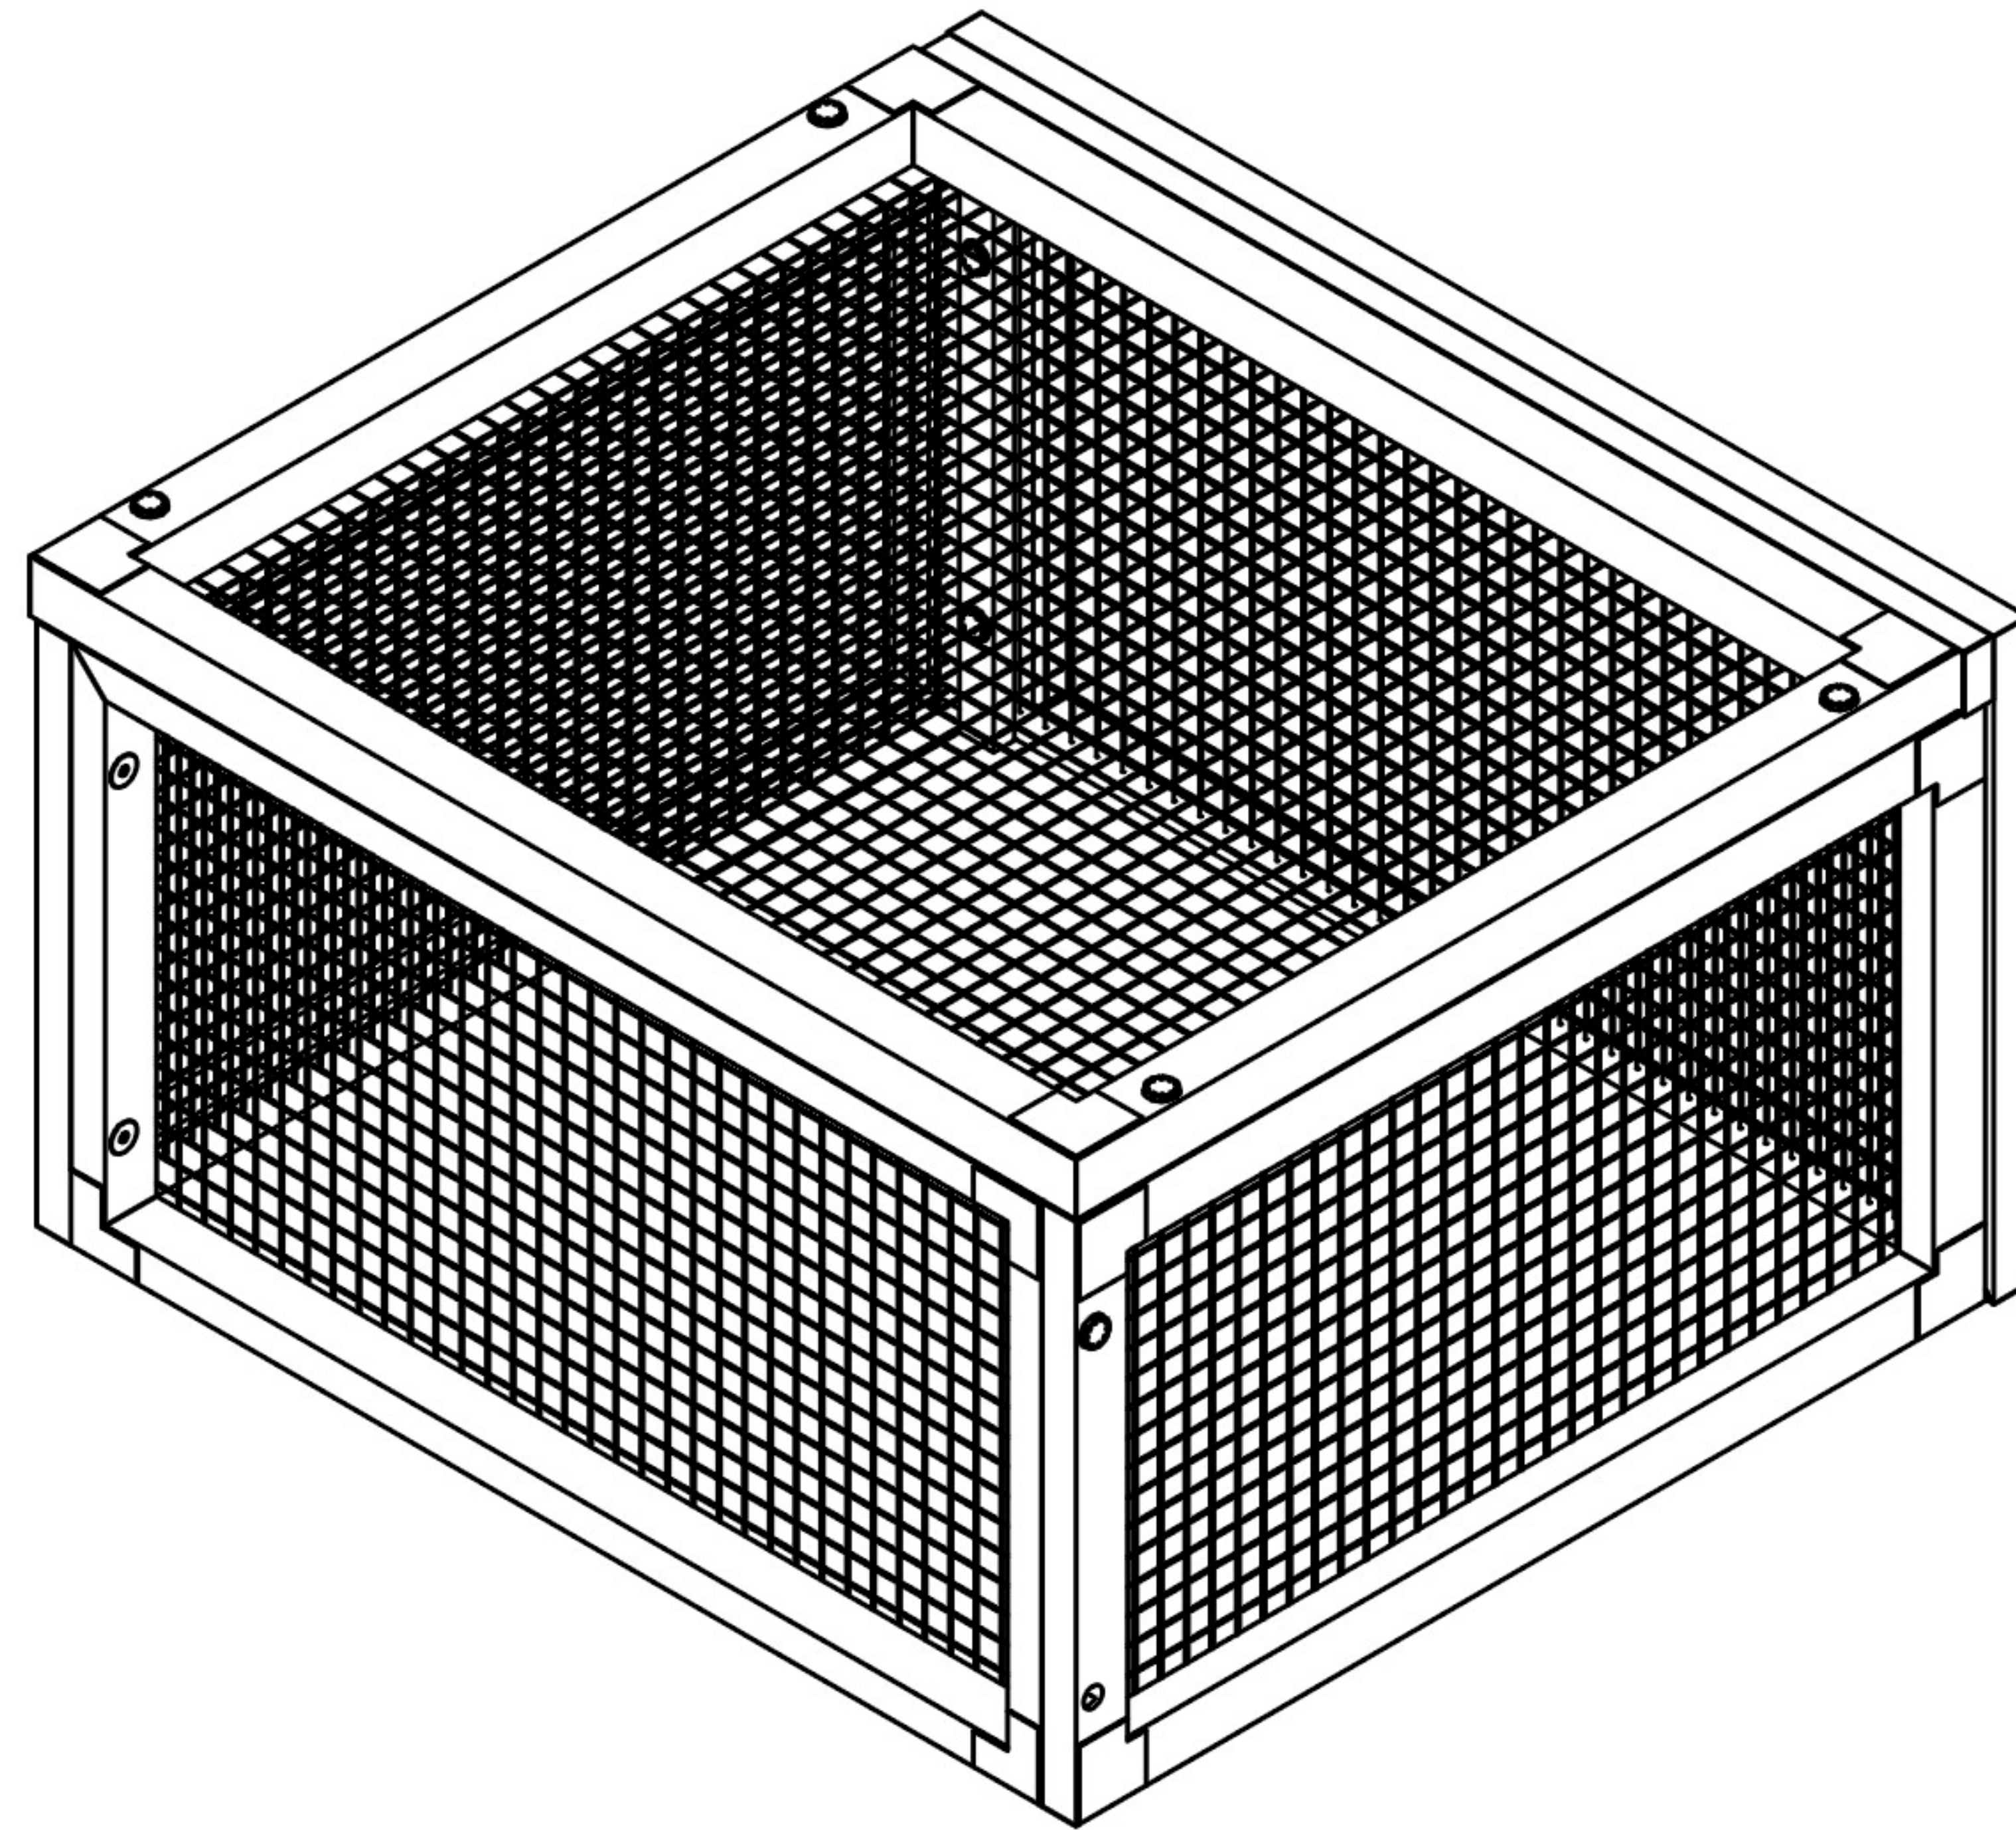

NewAgePet®

featuring **ECOFLEX**  
GUARANTEED TOUGH

# Sonoran Tortoise Pen

*EHRTT18-00P*

Congratulations and thank you for your purchase! Before you start, please check for damage or any missing parts. Please visit [www.NewAgePet.com/customer-service](http://www.NewAgePet.com/customer-service) to find additional assembly videos and help in requesting replacement parts, as well as additional instructions on cleaning, maintaining and painting your New Age product.