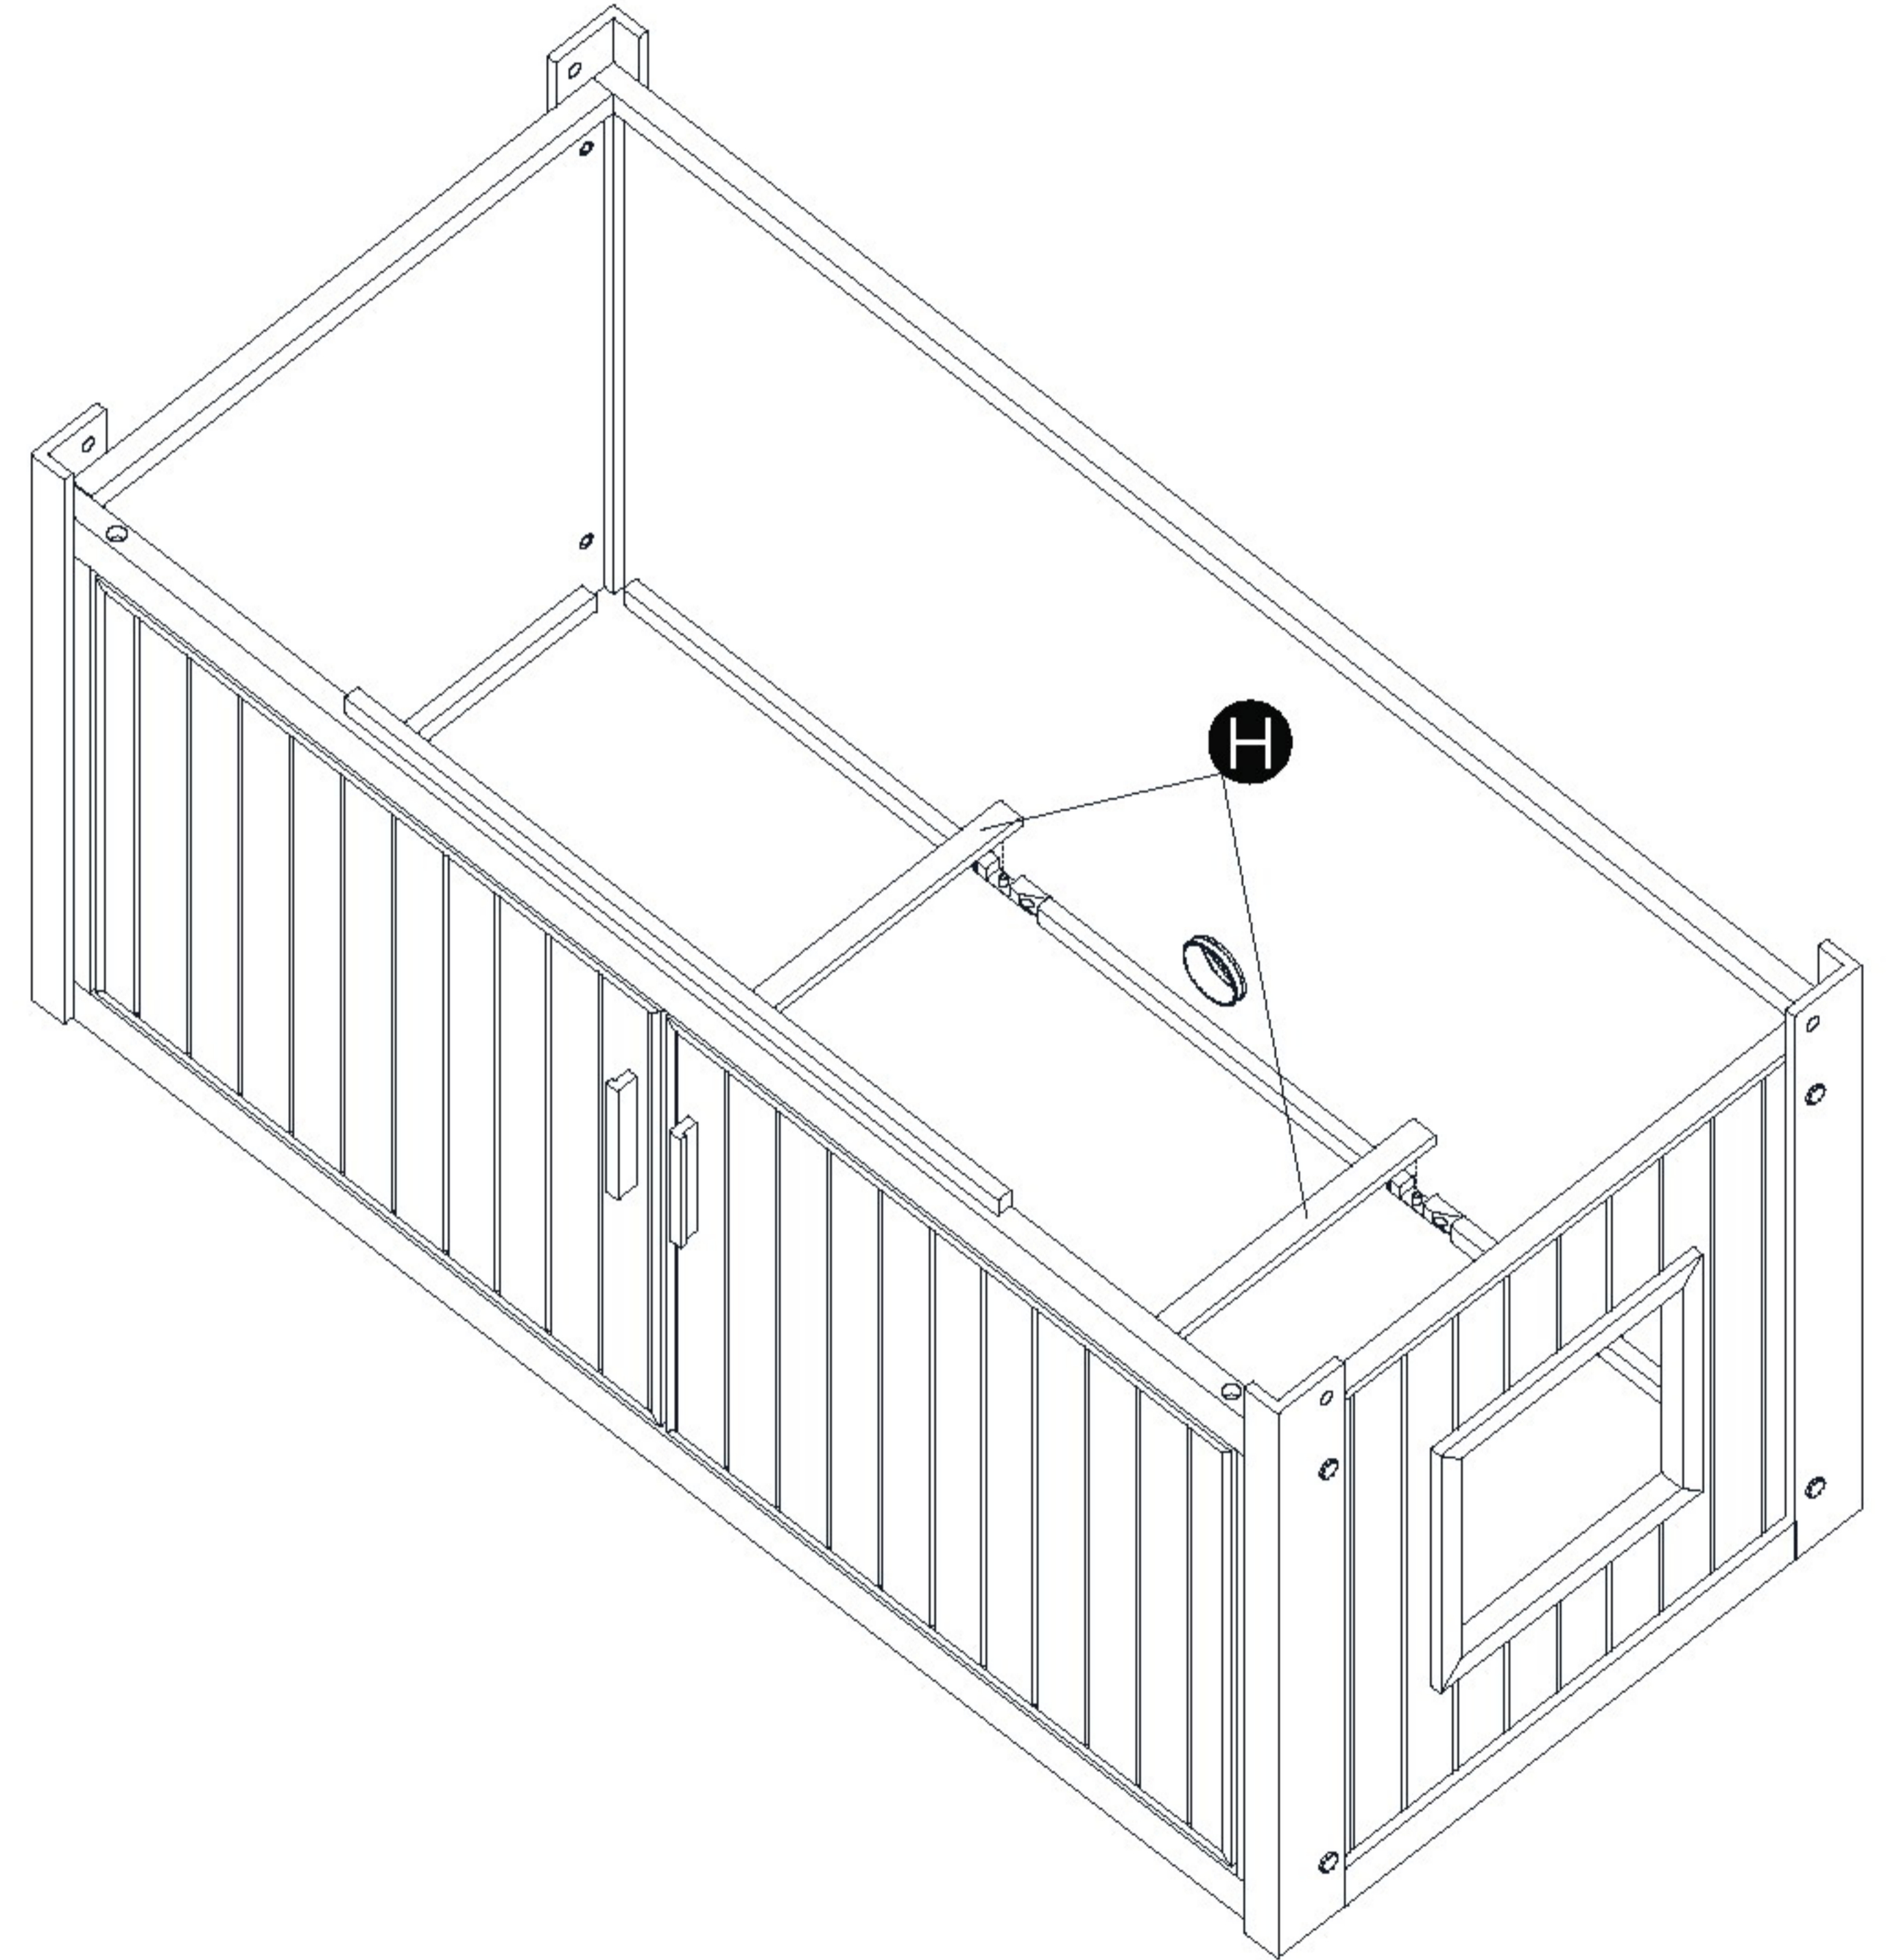

NeAgePet®

featuring **ECOFLEX®**
GUARANTEED TOUGH

LitterLoo® Bench Litter Box Cover/End Table

EHKLB12 series

English

Congratulations and thank you for your purchase! Before you start, please check for damage or any missing parts. Please visit www.NewAgePet.com/customer-service to find additional assembly videos and help in requesting replacement parts, as well as additional instructions on cleaning, maintaining and painting your New Age product.

Ⓕ X 2

Ⓖ X 1

Ⓗ X 2

Bench Litter Box Cover/End Table

Step 1 .

Step 2 .

Step 3 .

Step 4 .

Step 5 .

#4 & #5 are INTERCHANGEABLE

Step 6.

Step 7 .

Step 8 .

Step 9 .

or

or