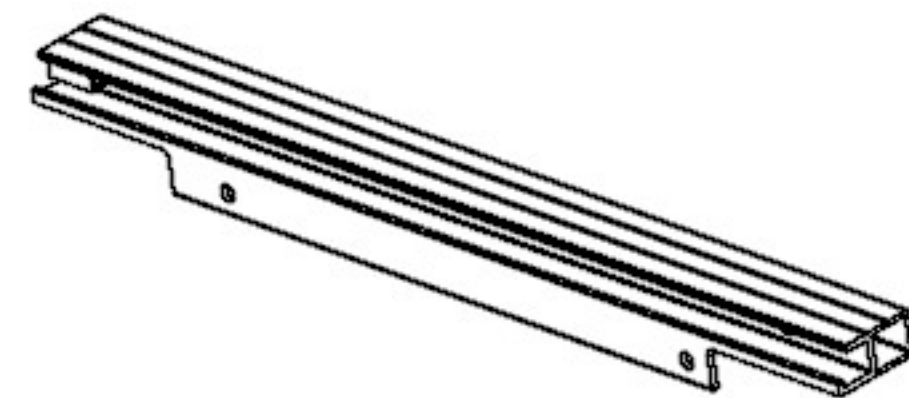

Rustic Lodge – Medium

Parts List

Part 1 x 1

Part 2 x 1

Part 3 x 1

Part 4 x 1

Part 5 x 1

Part 6 x 1

Part 7 x 1

Part 8 x 1

Ⓐ x 8

7/8" (2.2CM)

Ⓑ x 4

1 1/4" (3.2CM)

Ⓒ x 2

2 1/4" (5.6CM)